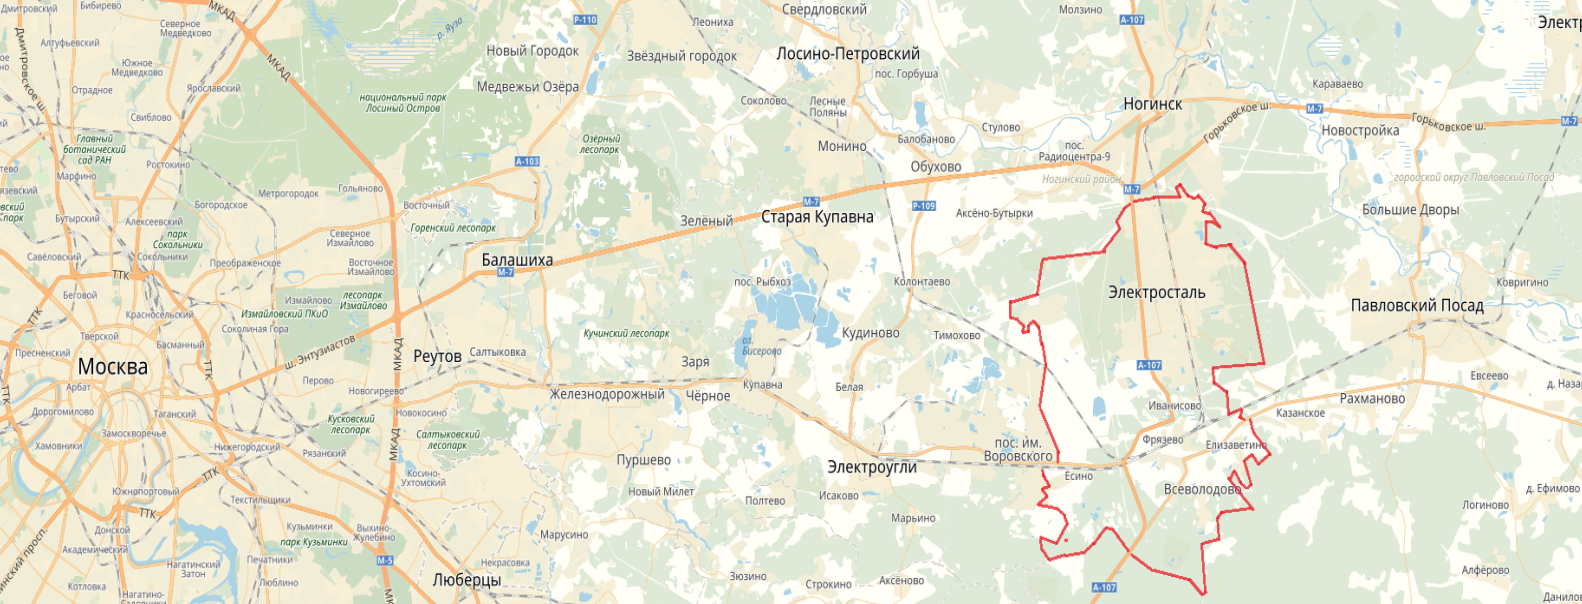

Urban area: 135.37 sq km  
Location from Moscow: 52 km  
Geographical coordinates:  
55°48'00" n.l. 38°27'00" e.l.

Highway M-7 "Volga"  
(Gorky highway)

Highway A-107  
(Moscow Small Ring Road)

MKAD