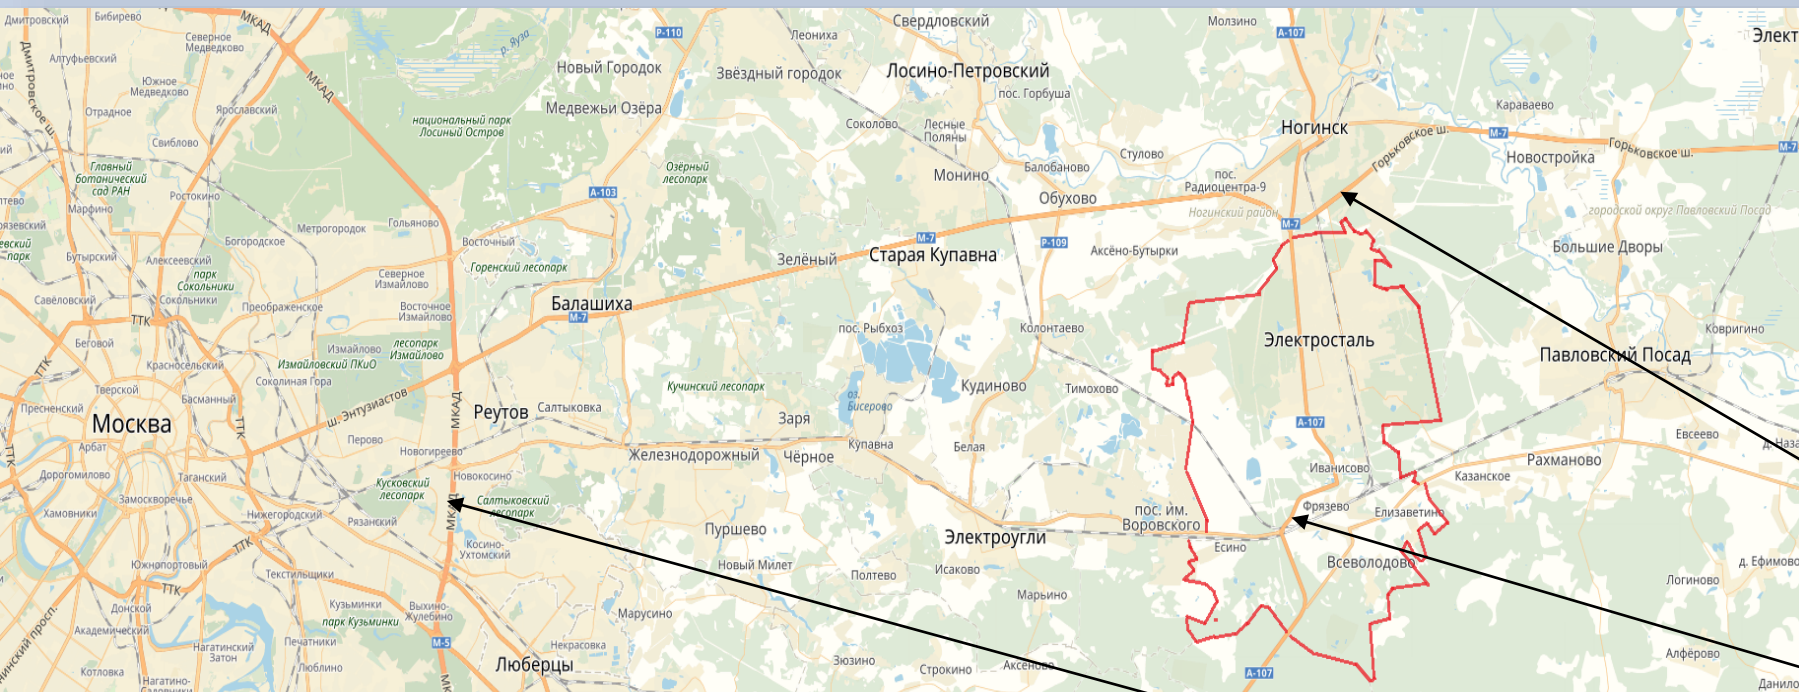

Urban area: 135.37 sq km  
Location from Moscow: 52 km  
Geographical coordinates:  
55°48'00" n.l. 38°27'00" e.l.

Highway M-7 "Volga"  
(Gorky highway)

Highway A-107  
(Moscow Small Ring Road)

MKAD