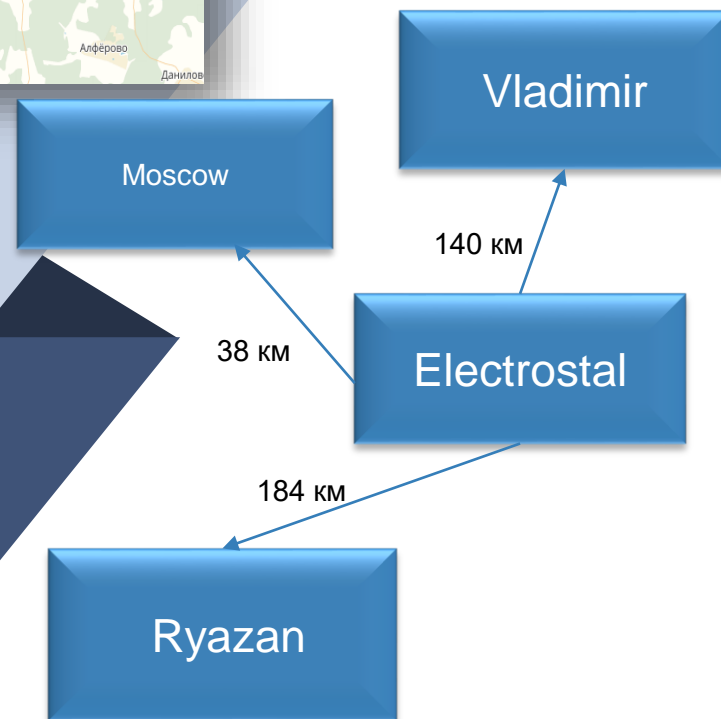

Urban area: 135.37 sq km  
Location from Moscow: 52 km  
Geographical coordinates:  
55°48'00" n.l. 38°27'00" e.l.

Highway M-7 "Volga"  
(Gorky highway)

Highway A-107  
(Moscow Small Ring Road)

MKAD